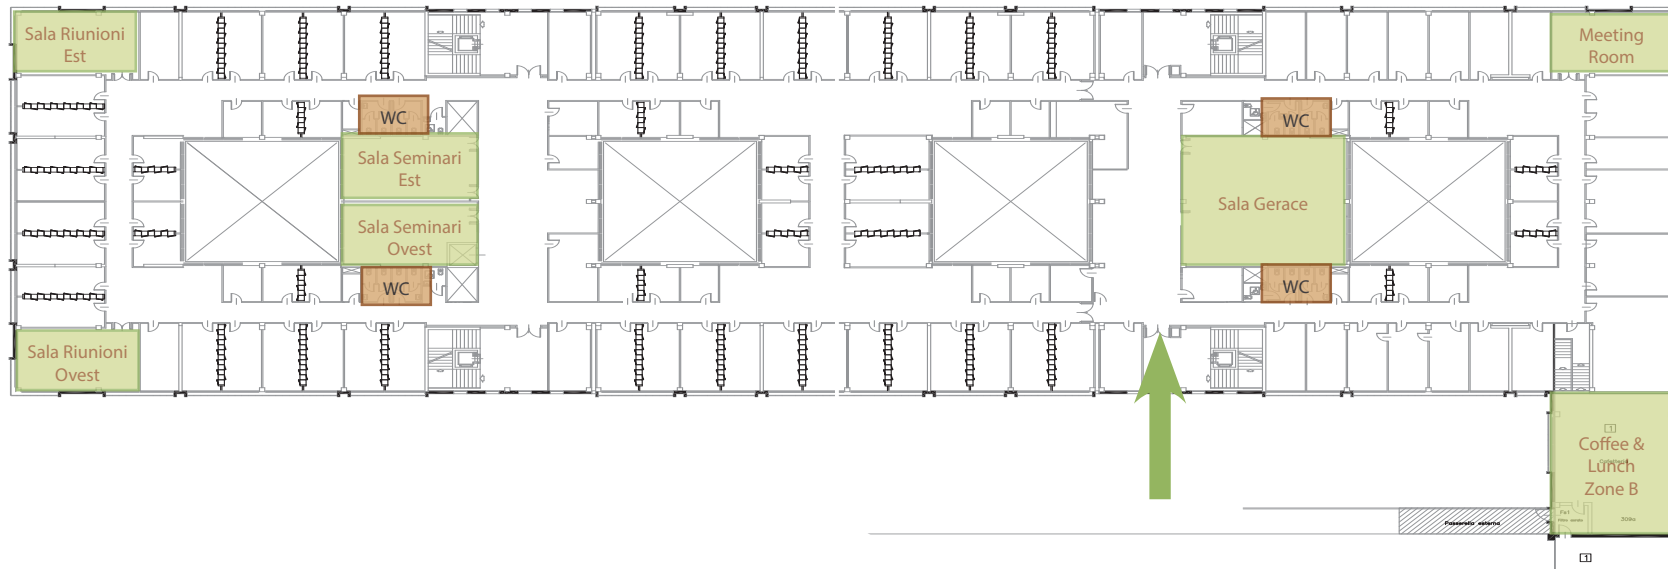

Building C, Second Floor