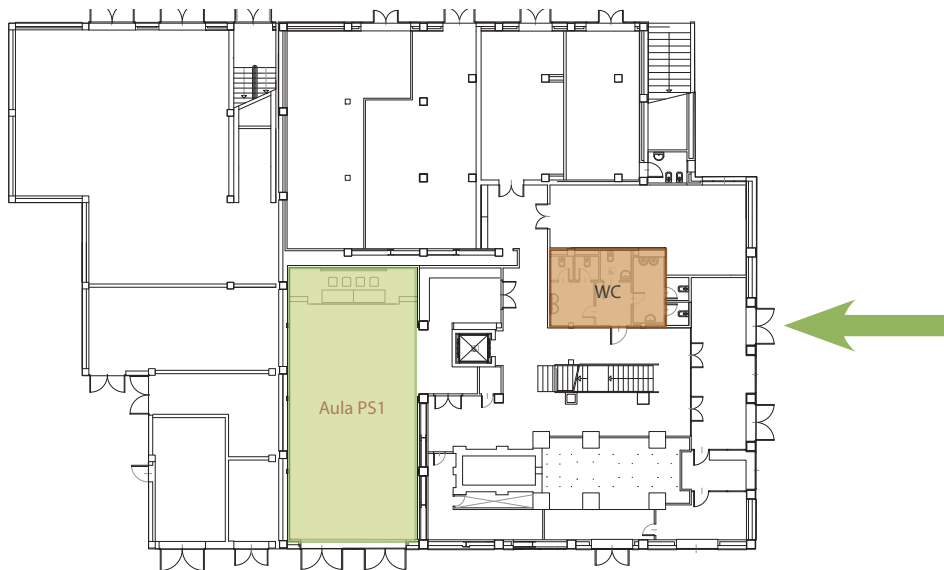

Building E, Ground Floor